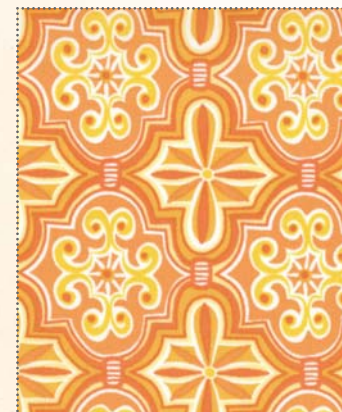

Central Park

Kate Spain

Tweet! Coo! Quack! A new crop of colorful prints inspired by one of the most unique places in the city. Explore the wildlife, colorful fauna and scenic prints, all hand painted by Kate Spain.

27061 11*

27070 11*

27060 17*

27067 15*

27069 12

27063 15*

27064 15

PS27060
Central Park Quilt Measures 50" x 60"

27062 17*

27061 15*

27065 12*

27068 15*

27067 12

27070 12*

27066 11*

27067 11*