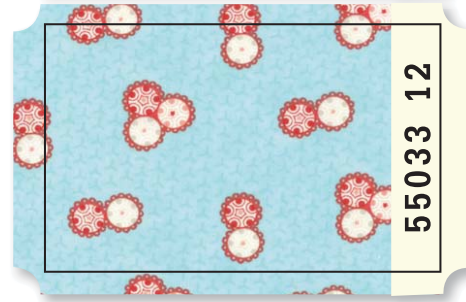

moda
MODAFABRICS.COM

Sherbet Stars 84" x 96"
CW 929/ CW 929G

Ruby is a small town girl with big dreams, and even bigger style. She works at the town ice cream parlor in her favorite red polka dot dress and can be found doing the jitterbug with her best girlfriends at the Country Diner on the weekends. This cheery line is full of Ruby's favorites, including a smattering of soft flannels, in red and aqua, retro flowers, vintage prints and pretty little scallops.

In A Jiffy & Zig Zag Quilt
TB 143/ TB 143G

72" x 72"

Snickerdoodle 43" x 48"
CW 928/ CW 928G

moda
MODAFABRICS.COM

55031 11

55037 24*

Cotton Way

Sherbet Stars
CW 929/ CW 929G

Snickerdoodle
CW 928/ CW 928G

Twist 'N Shout
CW 932/ CW 932G

cottonway.blogspot.com

Thimble Blossoms

Jellybean
60" x 76"
TB 146/ TB 146G

Just Swell
TB 144/ TB 144G

Little One
40" x 50"
TB 145/ TB 145G

Swoon
80" x 80"
TB 142/ TB 142G

*JR'S, LC'S & PP'S INCLUDE TWO EACH OF 55031-21, 22, 23 & 26.

SKUS: PRINTS: 36, FLANNELS: 13
CONTENT: 44"X 45" 100% COTTON

FLANNEL