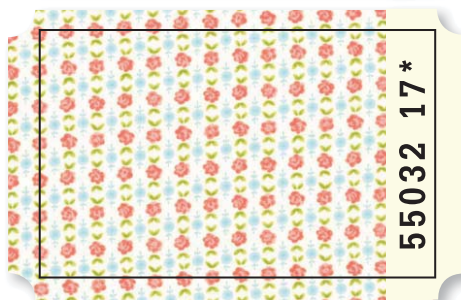

moda
MODAFABRICS.COM

Sherbet Stars 84" x 96"
CW 929/ CW 929G

Ruby is a small town girl with big dreams, and even bigger style. She works at the town ice cream parlor in her favorite red polka dot dress and can be found doing the jitterbug with her best girlfriends at the Country Diner on the weekends. This cheery line is full of Ruby's favorites, including a smattering of soft flannels, in red and aqua, retro flowers, vintage prints and pretty little scallops.

In A Jiffy & Zig Zag Quilt
TB 143/ TB 143G

72" x 72"

Snickerdoodle 43" x 48"
CW 928/ CW 928G

moda
MODAFABRICS.COM

55031 11

55037 24*

Cotton Way

Sherbet Stars
CW 929/ CW 929G

Snickerdoodle
CW 928/ CW 928G

Twist 'N Shout
CW 932/ CW 932G

cottonway.blogspot.com

Thimble Blossoms

Jellybean
60" x 76"
TB 146/ TB 146G

Just Swell
TB 144/ TB 144G

Little One
40" x 50"
TB 145/ TB 145G

Swoon
80" x 80"
TB 142/ TB 142G

*JR'S, LC'S & PP'S INCLUDE TWO EACH OF 55031-21, 22, 23 & 26.

SKUS: PRINTS: 36, FLANNELS: 13
CONTENT: 44"X 45" 100% COTTON

FLANNEL