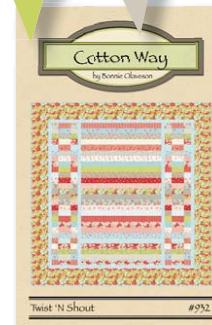

moda
MODAFABRICS.COM

Sherbet Stars 84" x 96"
CW 929/ CW 929G

Ruby is a small town girl with big dreams, and even bigger style. She works at the town ice cream parlor in her favorite red polka dot dress and can be found doing the jitterbug with her best girlfriends at the Country Diner on the weekends. This cheery line is full of Ruby's favorites, including a smattering of soft flannels, in red and aqua, retro flowers, vintage prints and pretty little scallops.

In A Jiffy & Zig Zag Quilt
TB 143/ TB 143G

72" x 72"

Snickerdoodle 43" x 48"
CW 928/ CW 928G

moda
MODAFABRICS.COM

55031 11

55037 24*

Cotton Way

Sherbet Stars
CW 929/ CW 929G

Snickerdoodle
CW 928/ CW 928G

Twist 'N Shout
CW 932/ CW 932G

cottonway.blogspot.com

Thimble Blossoms

Jellybean
60" x 76"
TB 146/ TB 146G

Just Swell
TB 144/ TB 144G

Little One
40" x 50"
TB 145/ TB 145G

Swoon
80" x 80"
TB 142/ TB 142G

*JR'S, LC'S & PP'S INCLUDE TWO EACH OF 55031-21, 22, 23 & 26.

SKUS: PRINTS: 36, FLANNELS: 13
CONTENT: 44"X 45" 100% COTTON

FLANNEL