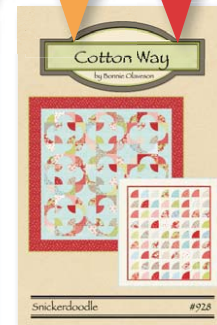

moda
MODAFABRICS.COM

Sherbet Stars 84" x 96"
CW 929/ CW 929G

Ruby is a small town girl with big dreams, and even bigger style. She works at the town ice cream parlor in her favorite red polka dot dress and can be found doing the jitterbug with her best girlfriends at the Country Diner on the weekends. This cheery line is full of Ruby's favorites, including a smattering of soft flannels, in red and aqua, retro flowers, vintage prints and pretty little scallops.

In A Jiffy & Zig Zag Quilt
TB 143/ TB 143G

72" x 72"

Snickerdoodle 43" x 48"
CW 928/ CW 928G

moda
MODAFABRICS.COM

55031 11

55037 24*

Cotton Way

Sherbet Stars
CW 929/ CW 929G

Snickerdoodle
CW 928/ CW 928G

Twist 'N Shout
CW 932/ CW 932G

cottonway.blogspot.com

Thimble Blossoms

Jellybean
60" x 76"
TB 146/ TB 146G

Just Swell
TB 144/ TB 144G

Little One
40" x 50"
TB 145/ TB 145G

Swoon
80" x 80"
TB 142/ TB 142G