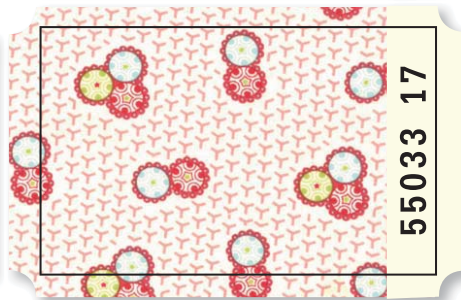

moda
MODAFABRICS.COM

Sherbet Stars 84" x 96"
CW 929/ CW 929G

Ruby is a small town girl with big dreams, and even bigger style. She works at the town ice cream parlor in her favorite red polka dot dress and can be found doing the jitterbug with her best girlfriends at the Country Diner on the weekends. This cheery line is full of Ruby's favorites, including a smattering of soft flannels, in red and aqua, retro flowers, vintage prints and pretty little scallops.

In A Jiffy & Zig Zag Quilt
TB 143/ TB 143G

72" x 72"

Snickerdoodle 43" x 48"
CW 928/ CW 928G

moda
MODAFABRICS.COM

55031 11

55037 24*

Cotton Way

Sherbet Stars
CW 929/ CW 929G

Snickerdoodle
CW 928/ CW 928G

Twist 'N Shout
CW 932/ CW 932G

cottonway.blogspot.com

Thimble Blossoms

Jellybean
60" x 76"
TB 146/ TB 146G

Just Swell
TB 144/ TB 144G

Little One
40" x 50"
TB 145/ TB 145G

Swoon
80" x 80"
TB 142/ TB 142G

*JR'S, LC'S & PP'S INCLUDE TWO EACH OF 55031-21, 22, 23 & 26.

SKUS: PRINTS: 36, FLANNELS: 13
CONTENT: 44"X 45" 100% COTTON

FLANNEL