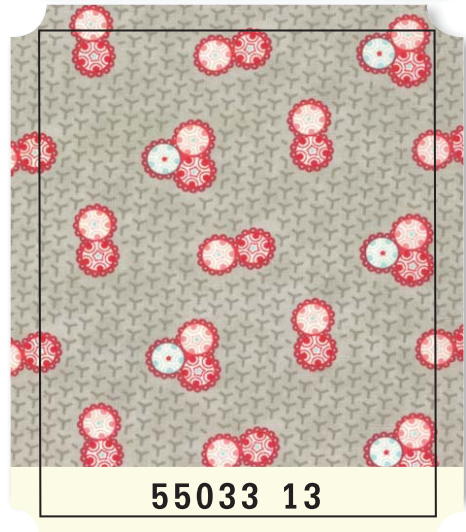

In A Jiffy & Zig Zag Quilt
TB 143/ TB 143G

72" x 72"

Snickerdoodle 43" x 48"
CW 928/ CW 928G

moda
MODAFABRICS.COM

55031 11

55037 24*

Cotton Way

Sherbet Stars
CW 929/ CW 929G

Snickerdoodle
CW 928/ CW 928G

Twist 'N Shout
CW 932/ CW 932G

cottonway.blogspot.com

Thimble Blossoms

Jellybean
60" x 76"
TB 146/ TB 146G

Just Swell
TB 144/ TB 144G

Little One
40" x 50"
TB 145/ TB 145G

Swoon
80" x 80"
TB 142/ TB 142G

camilleroskelley.typepad.com

OCTOBER DELIVERY

- ★ ASST. 55030-15 15 YARDS OF EACH
- ★ ASST. 55030-12 12 YARDS OF EACH
- ★ ASST. 55030-12F 12 YARDS OF EACH
- ★ ASST. 55030-12H 12 YARDS OF 18 SKUS
- ★ ASST. 55030-9 9 YARDS OF EACH
- ★ 55030AB BUNDLE: 36 SKUS 18"X 22"
- ★ 55030ABF BUNDLE: 13 SKUS 18"X 22"
- ★ 55030F8 BUNDLE: 36 SKUS 9"X 22"
- ★ 55030JR JELLYROLL: (40) 2½"X 45" STRIPS - PK 4
- ★ 55030LC LAYER CAKE: (42) 10"X 10" SQUARES - PK 4
- ★ 55030PP (42) 5"X 5" SQUARES - PK 12

*JR'S, LC'S & PP'S INCLUDE TWO EACH OF 55031-21, 22, 23 & 26.

SKUS: PRINTS: 36, FLANNELS: 13
CONTENT: 44"X 45" 100% COTTON

FLANNEL