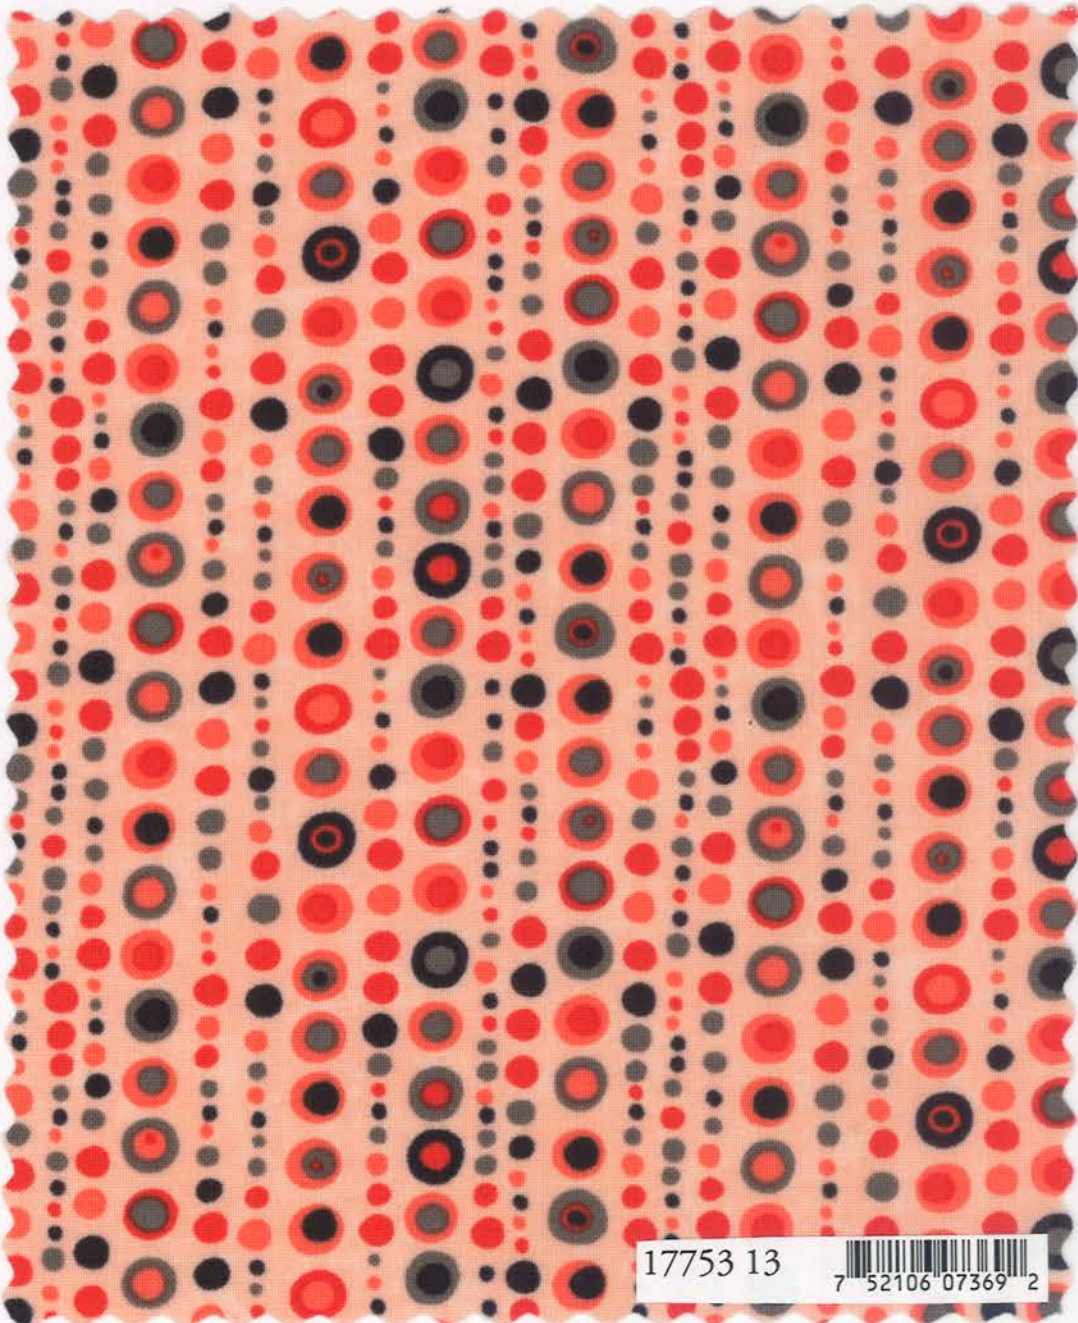

Table for Two

Sandy Gervais

Style

Panel measures approx. 24" x 44"

Blocks measure approx. 10.25" x 9.75"

Panel has been reduced approximately 50% to show overall pattern. 17750 15

moda

Table for Two

17753 11 7 52106 07368 5

moda

Table for Two

Sandy Gervais

Style

17757 13 

17753 13 

17755 13 