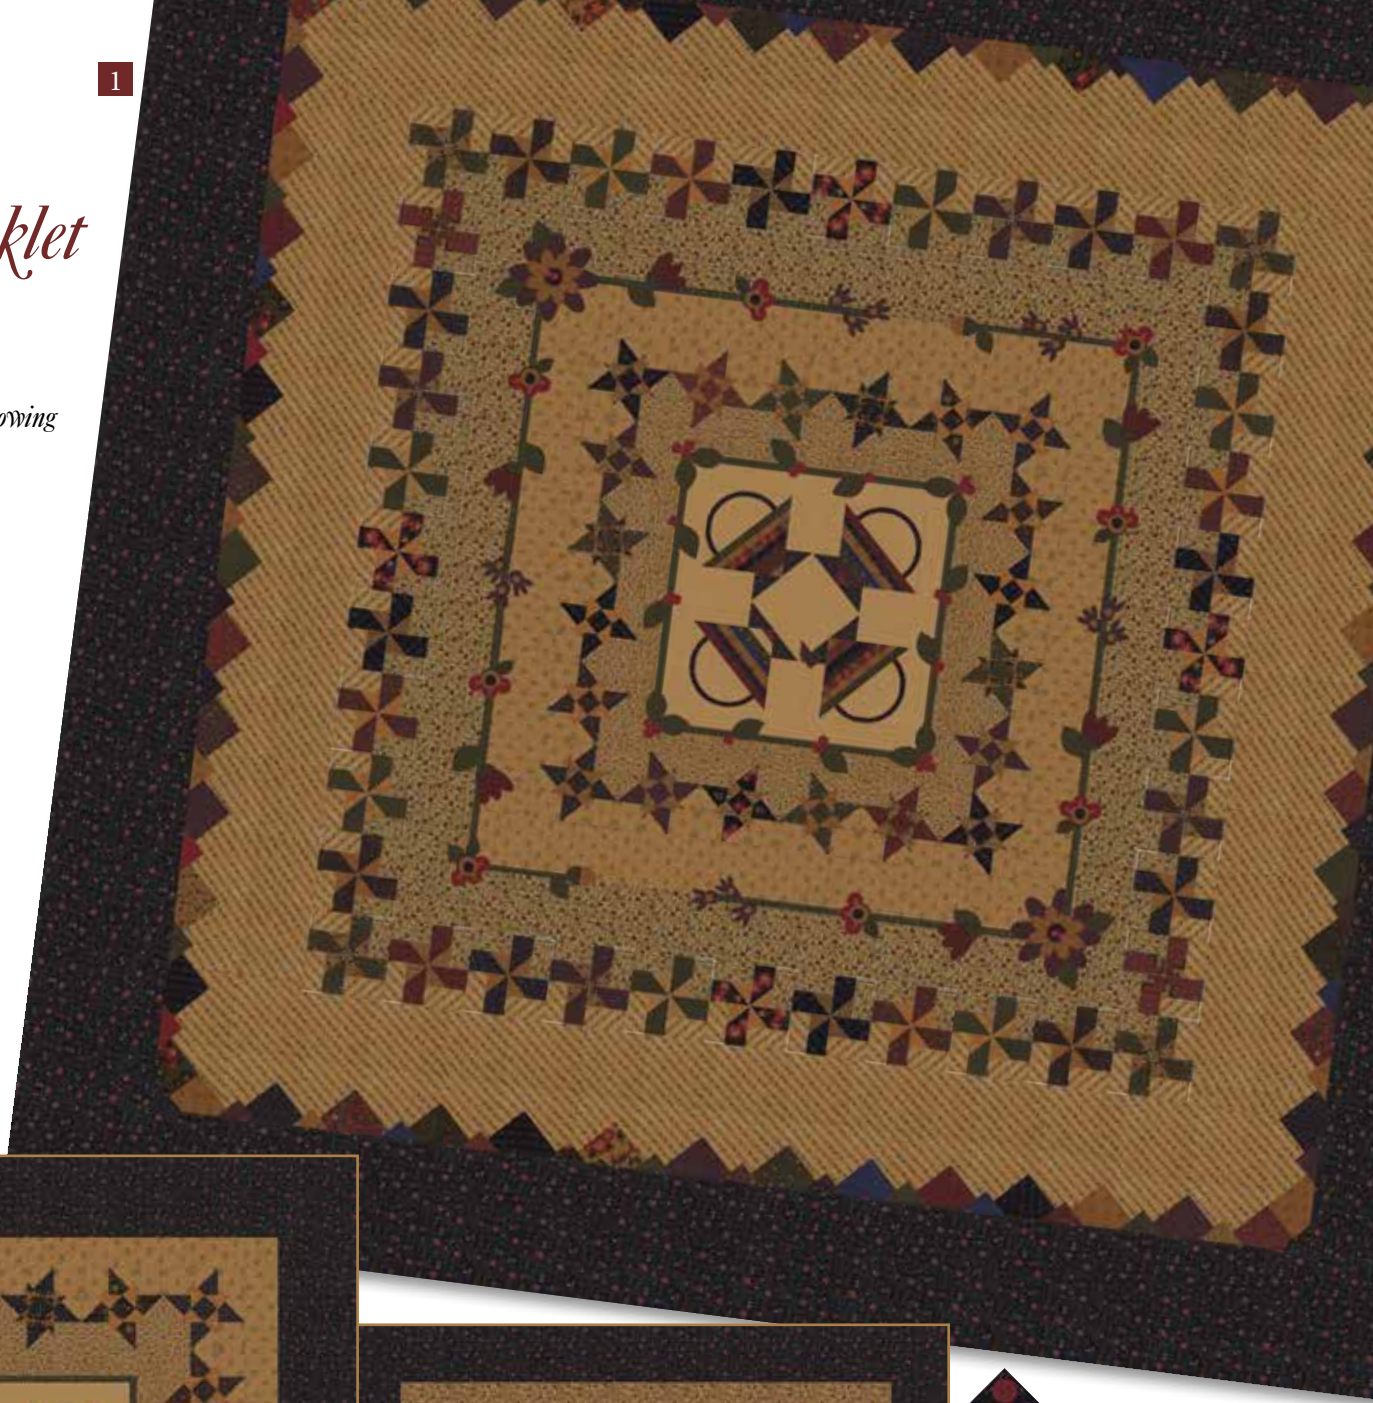

Pattern Booklet

KT 13107/KT 13107G
Token of Friendship

Booklet includes patterns for the following

- 1 Large Quilt 106"x106"
- 2 Table Topper 52"x52"
- 3 Wallhanging 42"x42"
- 4 Basket Pillow Topper
- 5 Table Runner
- 6 Star Pillow Topper

6 Projects