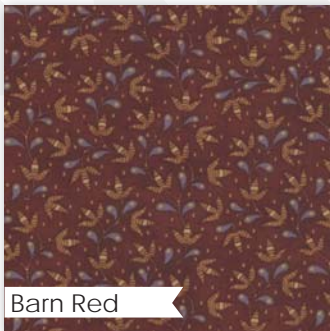

Hawthorn Ridge

Jan Patek Quilts

BOM 
block of the month

JPO 2162 / JPO 2162G Hawthorn Ridge 7 mo. BOM Size: 50" x 63"

Take a walk through Missouri's timber and along the fence rows at dusk. See the varied and enchanting wildflowers along your stroll; then, notice the twinkling eyes of bunnies bedding down for the night beneath the beautiful and fragrant clusters of Hawthorn flowers! Jan's latest fabric line, *Hawthorn Ridge*, was inspired by Missouri's hardy but delicate looking state flower. And of course the twinkle of sleepy rabbit eyes underneath!

Barn Red

2162 14

Barn Red

2161 14 *

Barn Red

2160 14

Barn Red

2166 14 *

Barn Red

2167 14 *

Barn Red

2165 14

Barn Red

2164 14

Barn Red

2163 14 *

Denim

2160 13 *

Denim

2162 15 *

Denim

2166 13 *

Goldenrod

2160 11 *