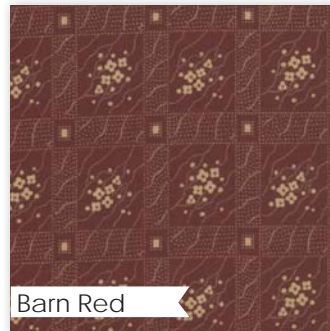

Hawthorn Ridge

Jan Patek Quilts

BOM 
block of the month

JPO 2162 / JPO 2162G Hawthorn Ridge 7 mo. BOM Size: 50" x 63"

Take a walk through Missouri's timber and along the fence rows at dusk. See the varied and enchanting wildflowers along your stroll; then, notice the twinkling eyes of bunnies bedding down for the night beneath the beautiful and fragrant clusters of Hawthorn flowers! Jan's latest fabric line, *Hawthorn Ridge*, was inspired by Missouri's hardy but delicate looking state flower. And of course the twinkle of sleepy rabbit eyes underneath!

Barn Red

2162 14

Barn Red

2161 14 *

Barn Red

2160 14

Barn Red

2166 14 *

Barn Red

2167 14 *

Barn Red

2165 14

Barn Red

2164 14

Barn Red

2163 14 *

Denim

2160 13 *

Denim

2162 15 *

Denim

2166 13 *

Goldenrod

2160 11 *