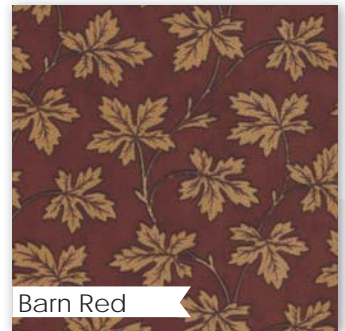

Hawthorn Ridge

Jan Patek Quilts

BOM 
block of the month

JPO 2162 / JPO 2162G Hawthorn Ridge 7 mo. BOM Size: 50" x 63"

Take a walk through Missouri's timber and along the fence rows at dusk. See the varied and enchanting wildflowers along your stroll; then, notice the twinkling eyes of bunnies bedding down for the night beneath the beautiful and fragrant clusters of Hawthorn flowers! Jan's latest fabric line, *Hawthorn Ridge*, was inspired by Missouri's hardy but delicate looking state flower. And of course the twinkle of sleepy rabbit eyes underneath!

Barn Red

2162 14

Barn Red

2161 14 *

Barn Red

2160 14

Barn Red

2166 14 *

Barn Red

2167 14 *

Barn Red

2165 14

Barn Red

2164 14

Barn Red

2163 14 *

Denim

2160 13 *

Denim

2162 15 *

Denim

2166 13 *

Goldenrod

2160 11 *