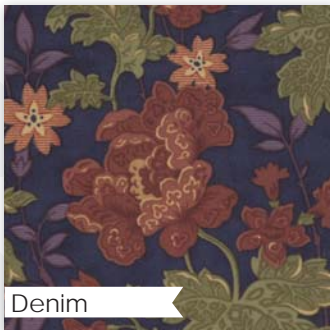

Hawthorn Ridge

Jan Patek Quilts

BOM 
block of the month

JPO 2162 / JPO 2162G Hawthorn Ridge 7 mo. BOM Size: 50" x 63"

Take a walk through Missouri's timber and along the fence rows at dusk. See the varied and enchanting wildflowers along your stroll; then, notice the twinkling eyes of bunnies bedding down for the night beneath the beautiful and fragrant clusters of Hawthorn flowers! Jan's latest fabric line, *Hawthorn Ridge*, was inspired by Missouri's hardy but delicate looking state flower. And of course the twinkle of sleepy rabbit eyes underneath!

Barn Red

2167 14 *

Barn Red

2165 14

Barn Red

2164 14

Barn Red

2163 14 *

Denim

2160 13 *

Denim

2162 15 *

Denim

2166 13 *

Goldenrod

2160 11 *