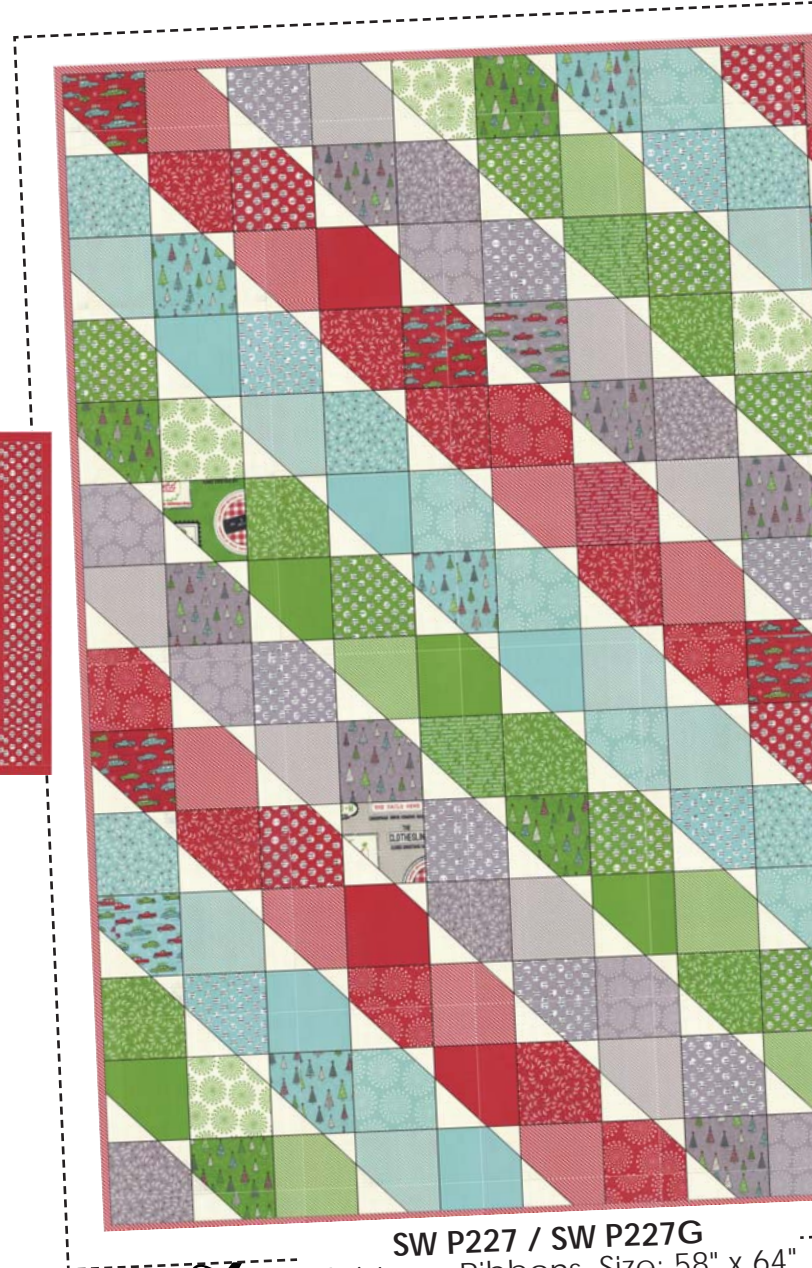

KIT580, SW P225 / SW P225G The Tree Farm Size: 56 x 82"

Splash

5585 13\*

Splash

5586 13\*

Graphite 5580 16

Reduced to show pattern

We were so excited to design this new Christmas line. We have been thinking about it for years! Our inspiration came from all of the store windows we see around the holidays. That print was designed first. And because the "Holly's Tree Farm" image was our favorite, we decided that would be a great name. We hope you enjoy it as much as we enjoyed creating it!

## HOLLY'S TREE FARM

5582 16

5583 16

5584 16\*

5588 16

CHD 1437 / CHD 1437G  
Penguins on Ice Size: 41" x 17"

5586 16

5587 16\*