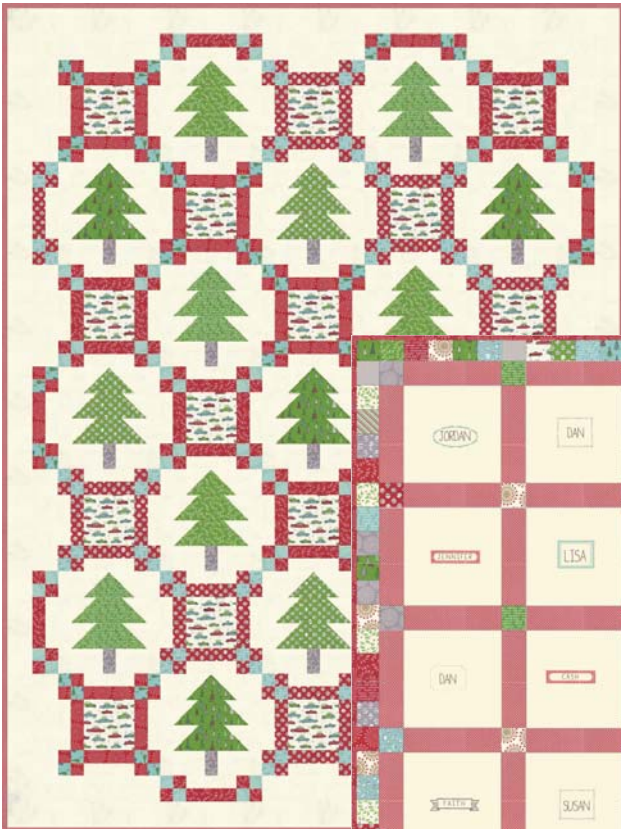

# Quilting Labels

→ IDEAS ←  
Use as quilt labels, gift tags  
or embroider names on  
them and apply to  
a Christmas stocking.

Reduced to show full repeat

Multi

5581 11\*

Apple Red

5581 12

Cool Dusk

5581 27

Shown at 25%

Vanilla

5582 11\*

Vanilla

5583 11

Vanilla

5585 11\*

Multi

5584 11\*

**ISE 908 / ISE 908G**  
 Fresh Cut Pines Size: 60½" x 80½"

**SW P226 / SW P226G**  
 Home For Christmas  
 Size: 56" x 66"

Apple Red

5585 12

Apple Red

5583 12\*