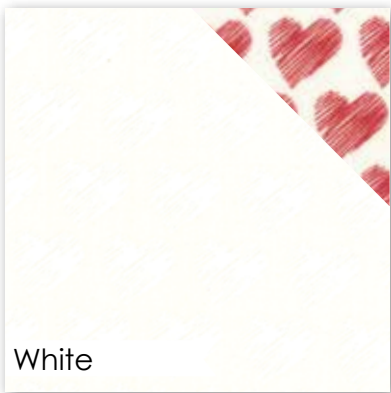

#love *Sandy Gervais*

PH 669/ PH 669G Diamonds Size: 46" x 62"

#Love makes your heart skip a beat. It is the emotion that fills every manner of poem, book, song and type of art. We celebrate love with Valentine's Day... but think past that to the ways we can fill our world with this special feeling. From coloring a nursery with gray and off-white prints expressions of love to making a classic red and white quilt, the clean, graphic prints and color palette make this collection perfect for every day you're in love. And that's every day, right?

White

17912 11

White

17911 11

White Red

17915 11

White

17913 11

White Red

17911 12

White

17914 11

White Stone

17915 13

White

17910 12