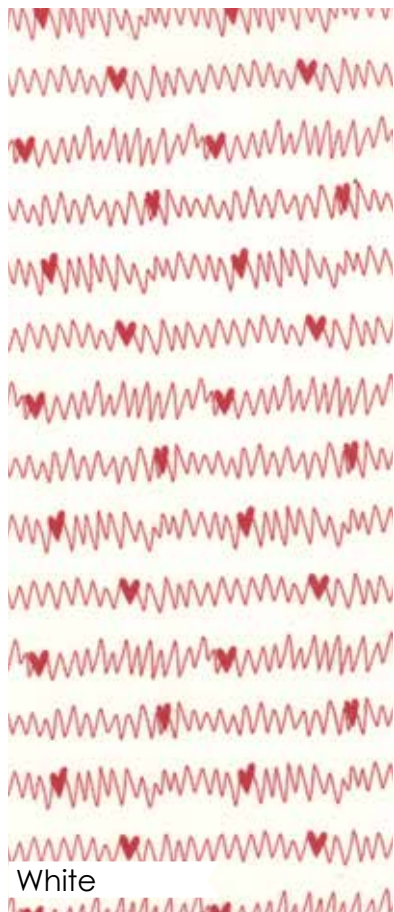

#love *Sandy Gervais*

PH 669/ PH 669G Diamonds Size: 46" x 62"

#Love makes your heart skip a beat. It is the emotion that fills every manner of poem, book, song and type of art. We celebrate love with Valentine's Day... but think past that to the ways we can fill our world with this special feeling. From coloring a nursery with gray and off-white prints expressions of love to making a classic red and white quilt, the clean, graphic prints and color palette make this collection perfect for every day you're in love. And that's every day, right?

White

17912 11

White

17911 11

White Red

17915 11

White

17913 11

White Red

17911 12

White

17914 11

White Stone

17915 13

White

17910 12

17915 22

PH 667/ PH 667G #Love Size: 15½" x 23½"

PH 668/ PH 668G
Red and Right Size: 16" x 16"

mini-charm friendly!

17910

Asst. 15

Asst. 10

AB