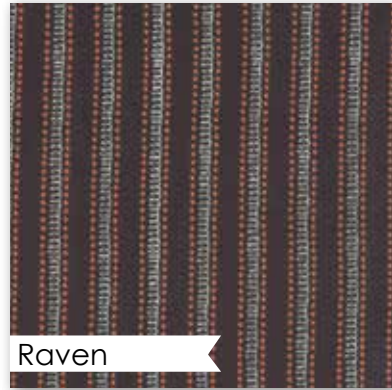

Apricot

2900 17 *

Apricot

2905 22

Pumpkin

2901 11 *

Pumpkin

2904 11 *

patterns by Bunny Hill Designs

Pumpkin

2906 11

Pumpkin

2902 11 *

Pumpkin

2905 11 *

● ● ● Have a spooky delightful Halloween! ● ● ●

Ash Grey

2900 14 *

Raven

2905 14 *

Raven

2906 12 *

Raven

2903 12 *