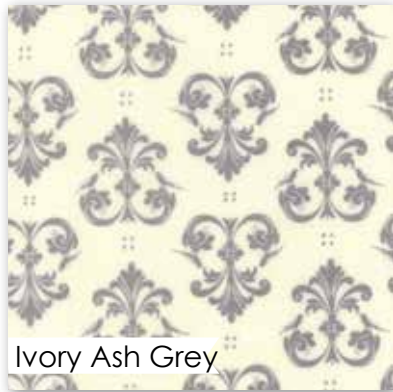

BHD 2115 / BHD 2115G
Scaredy Cat Size: 6.5" x 4"

Bella Solids

Purple

9900 21

Ivory

9900 60

Apricot

9900 162

Clementine

9900 209

Pistachio

9900 134

Charcoal

9900 284

Steel

9900 184

Ivory

2905 32

Ivory Ash Grey

2904 13 *

Ivory Ash Grey

2905 31

Ivory

2901 13