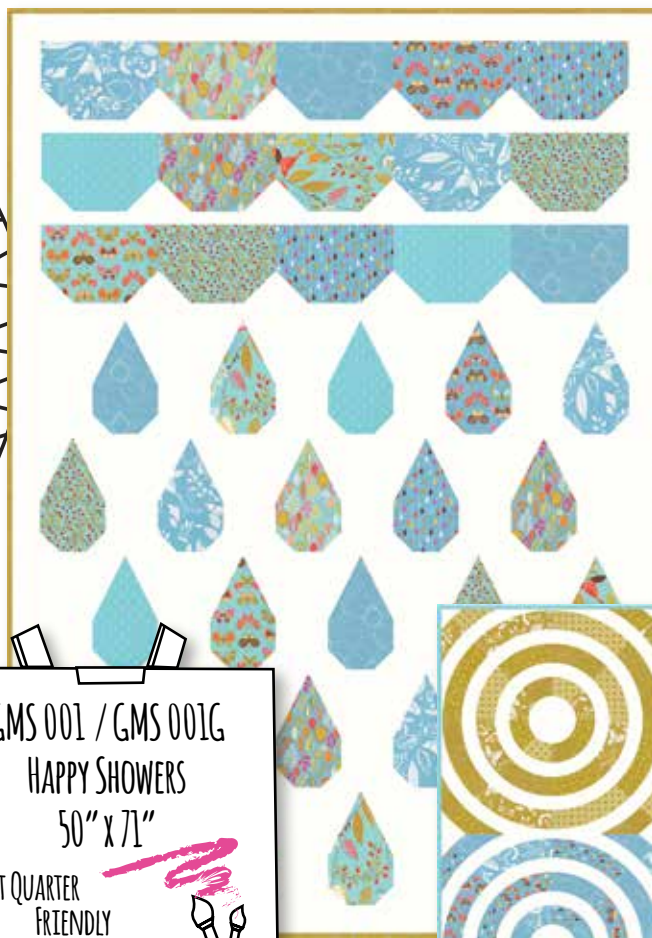

Wing & Leaf

If nothing changed, there'd be no butterflies.

Gina Martin*

Building on my first collection, Wrens & Friends, these prints celebrate all those things that make a garden lively - butterflies flitting from flower to flower, birds chirping to each other in conversation, the loose feathers that are always found where birds nest and fanciful leaves in a variety of shapes and colors.

GMS 003 / GMS 003G
PUDDLES
72" x 72"

Cloud

10060 11 *

Cloud

10062 11 *

Cloud

10064 11

Cloud