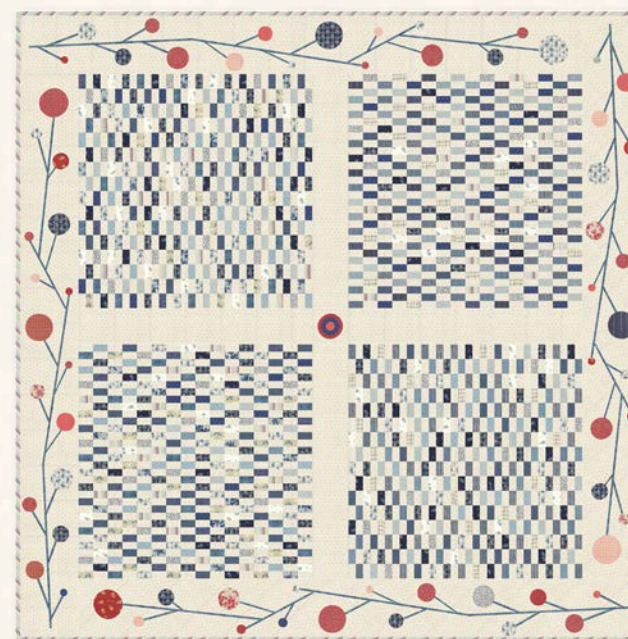

This softer, almost faded color palette was somewhat inspired by the fabrics I used for my little Good Boy quilt. Those fabrics were pulled from past collections and the look was so appealing, we used it to inspire Northport. As a scrap-quilt lover, I'm excited to be working with 40 prints and 29 wovens that blend beautifully.

KIT14880

MS 1901 / MS 1901G
Seaside Size: 63"x75"

14880 11 *

14885 23

14886 11

14888 20

14885 13 *

14887 12

14882 12

14880 12 *

14883 11

MS 1902 / MS 1902G
Leo Size: 69"x66"
PP & F8 Friendly

14882 17 *

14887 13

14881 23

14888 11 *

14887 11

14880 13 *

14882 11

14883 13 *

14883 18

14883 19 *

14884 18 *

14888 18