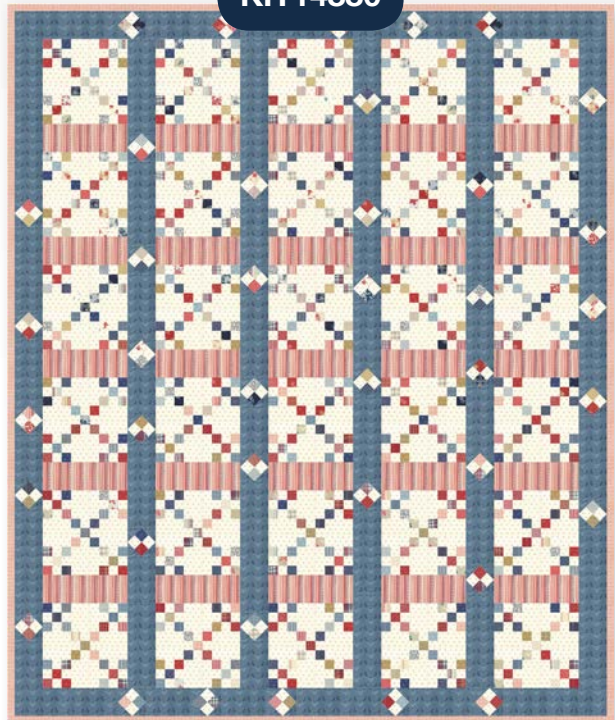

This softer, almost faded color palette was somewhat inspired by the fabrics I used for my little Good Boy quilt. Those fabrics were pulled from past collections and the look was so appealing, we used it to inspire Northport. As a scrap-quilt lover, I'm excited to be working with 40 prints and 29 wovens that blend beautifully.

KIT14880

MS 1901 / MS 1901G
Seaside Size: 63"x75"

14880 11 *

14885 23

14886 11

14888 20

14885 13 *

14887 12

14882 12

14880 12 *

14883 11

MS 1902 / MS 1902G
Leo Size: 69"x66"
PP & F8 Friendly

14882 17 *

14887 13

14881 23

14888 11 *