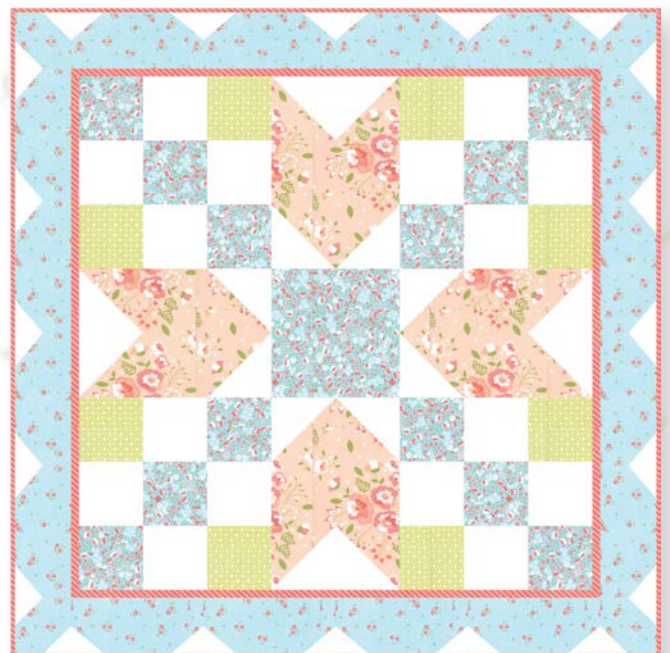

It is always my hope that my fabrics bring warmth and joy to your soul and a smile to your face. I am very excited to introduce you to Sugarcreek...it's a little piece of my heart.

Down Home  
Size: 66"x66"  
F8 Friendly

FREE  
PATTERN

Ships with Group

modafabrics.com  
2019 MARCH COLLECTION

29072 18

29071 18

29070 18

29073 17

CQ 152 / CQ 152G  
Loveliness Size: 68"x85"  
F8 Friendly

CQ 155 / CQ 155G  
Barn Star 4 Size: 40"x40"

29071 21

29074 22

29075 21

CQ 150 / CQ 150G  
Beholden 2 Size: 72"x79"  
LC Friendly

CQ 151 / CQ 151G  
Pound Cake Size: 60"x74"  
LC Friendly

29076 20

29074 20