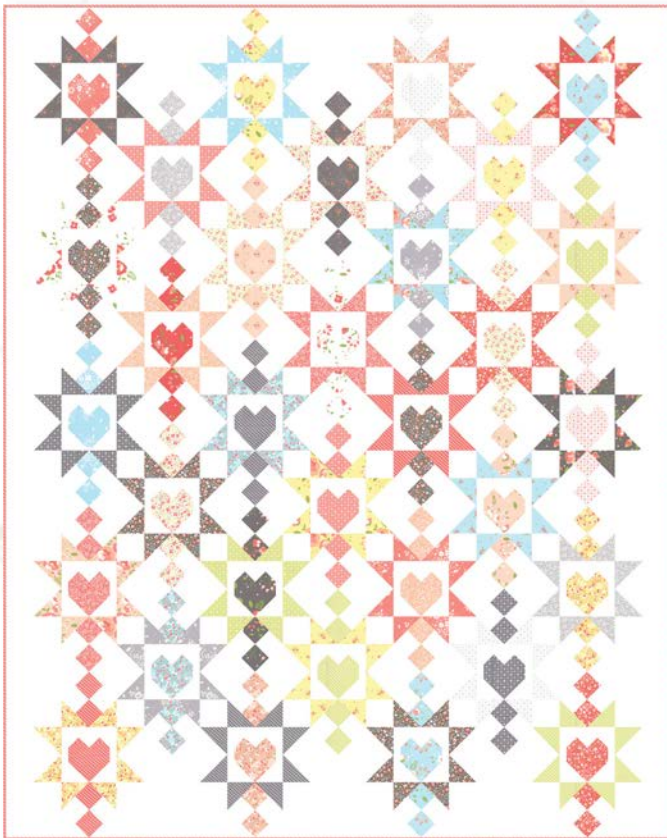

It is always my hope that my fabrics bring warmth and joy to your soul and a smile to your face. I am very excited to introduce you to Sugarcreek...it's a little piece of my heart.

Down Home  
Size: 66"x66"  
F8 Friendly

FREE  
PATTERN

Ships with Group

modafabrics.com  
2019 MARCH COLLECTION

29072 18

29071 18

29070 18

29073 17

CQ 152 / CQ 152G  
Loveliness Size: 68"x85"  
F8 Friendly

CQ 155 / CQ 155G  
Barn Star 4 Size: 40"x40"

29071 21

29074 22

29075 21

CQ 150 / CQ 150G  
Beholden 2 Size: 72"x79"  
LC Friendly

CQ 151 / CQ 151G  
Pound Cake Size: 60"x74"  
LC Friendly

29076 20

29074 20