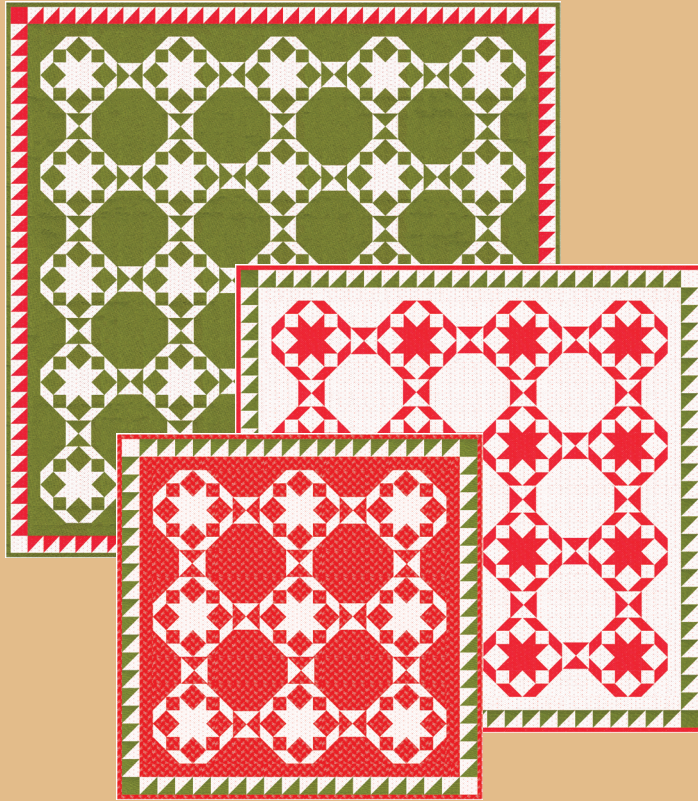

Buon Natale FIG TREE & CO

FT 2023 Ribbons and Stars 3 Sizes: Large Version 64" x 64",
Lap Version 52" x 52", Wall Hanging 40" x 40"