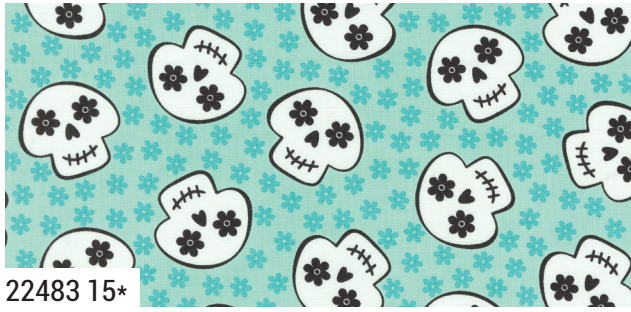

FAB-BOO-LOUS!

ME and MY *sister* DESIGNS