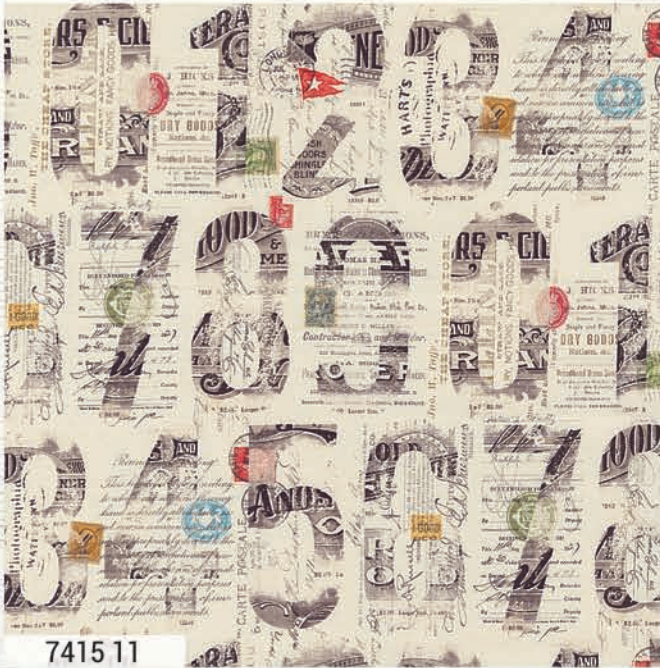

CATHE HOLDEN'S JUNK JOURNAL

Discover the eclectic and richly creative community of Junk Journaling- memento creations in book form, often filled with handwritten diary entries, poems and sentiments, notes and lists. Many junk journals are rich with pages and pages of overlapping vintage adornment collaged with lovely complementing scraps and bits. When crafted to gift, just like a thoughtfully-handmade quilt, a junk journal goes on to be appreciated and admired. The Junk Journal fabric collection was designed reminiscent of these collaged keepsakes. There are prints of actual, overlapping antique journal pages, die-cut butterflies atop yellowed ledger paper, sweet flour-sack floral clusters, bold list numbers created and overprinted with early ephemera typography, monochromatic collections of paper tickets, cute and colorful graphic buttons, a delicate and pretty repeat designed from ladies' bridge cards and a multitude of labels from the same source, rows of vintage lace, and a precious coordinating collage with an emphasis on the beauty of friendship.

7410 11 & 7410 18 reduced
to show full 44" WOF.
17.5" x 44" Repeat size.

7410 11 section shown at 100%

moda
FABRICS + SUPPLIES®

7411 11

Shown at 50%

7420 11

Playing Card Labels. Cards are approx. 4" x 2.75"

CATHE HOLDEN'S
JUNK JOURNAL

7412 11

7413 11

7418 11

7417 11

7415 11

7413 17

7412 17

7417 17

7418 17

7413 18

7414 18

7416 17

Bella Coordinates 9900

moda
FABRICS + SUPPLIES®

285