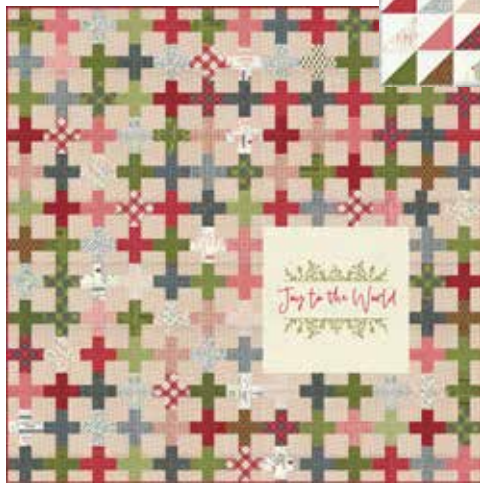

[Click Here To Shop This Collection](#)

Oh Holy Night Quilt  
52" x 52" F8 Friendly

Peace On Earth Quilt 52" x 52"

Merry Merry Christmas Quilt  
52" x 52" LC Friendly

Very Merry Red Quilt  
78" x 78"

Very Merry Multi Quilt  
78" x 78"

Joy to the World Quilt  
52" x 52" LC Friendly

Season of Joy Quilt 54" x 54"

SW P288 Starlite Sampler  
70" x 60" LC Friendly

**KIT  
55530**

All patterns, except SW P288  
are included in the book, SW P289  
Printworks Christmas Book