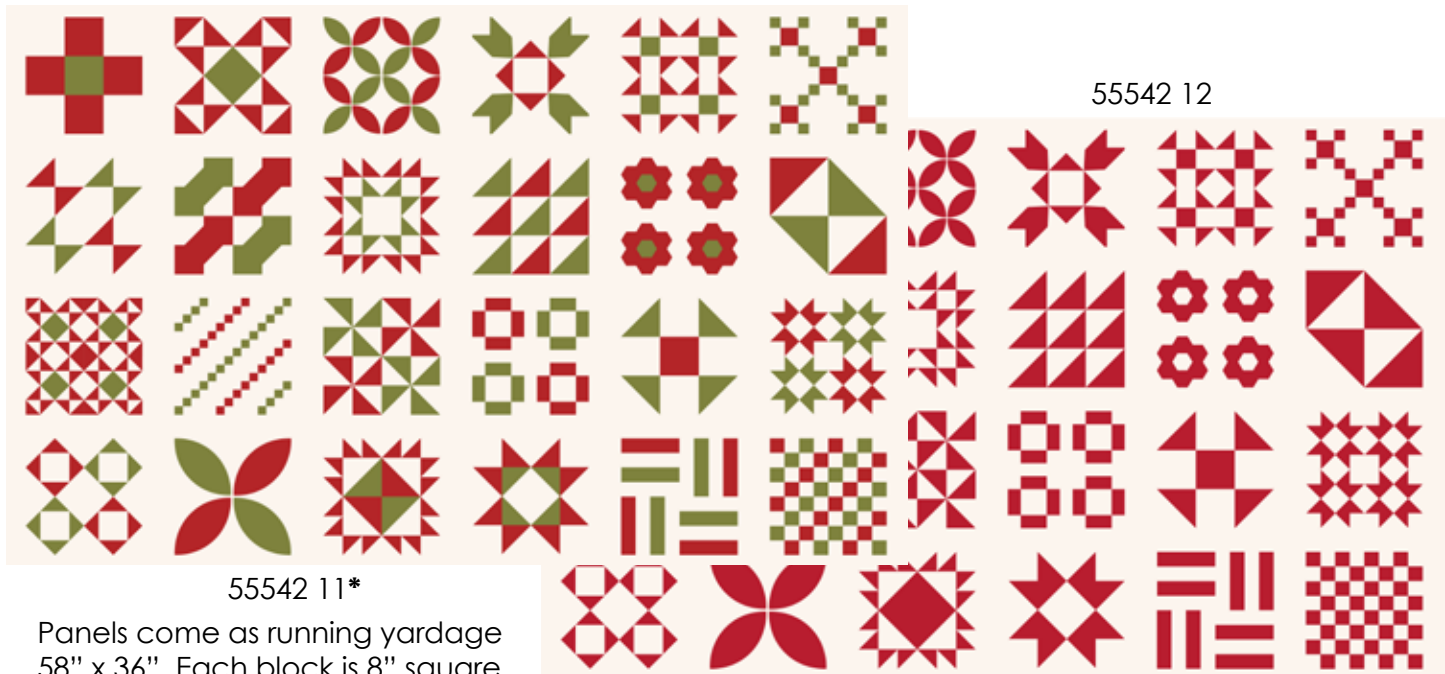

55537 11\*

55539 14

55533 13

55534 13

55538 23

55531 23\*

55535 23

55539 13\*

55530 12\*

55537 12\*

55536 12\*

55538 22

55539 12

55532 12\*

55535 22

55531 22

55533 22

55530 14\*

55542 12

55542 11\*

Panels come as running yardage 58" x 36". Each block is 8" square.

55530 Asst. 15 Asst. 10 Low Cal 10 AB F8 JR LC MC PP KIT JUNE DELIVERY

• 36 Prints • 2 Packaged Panels • 100% Premium Cotton  
 Precuts do not include the panels. JR's, LC's, MC's & PP's include two each of 55536-11 & 12 and 55539.