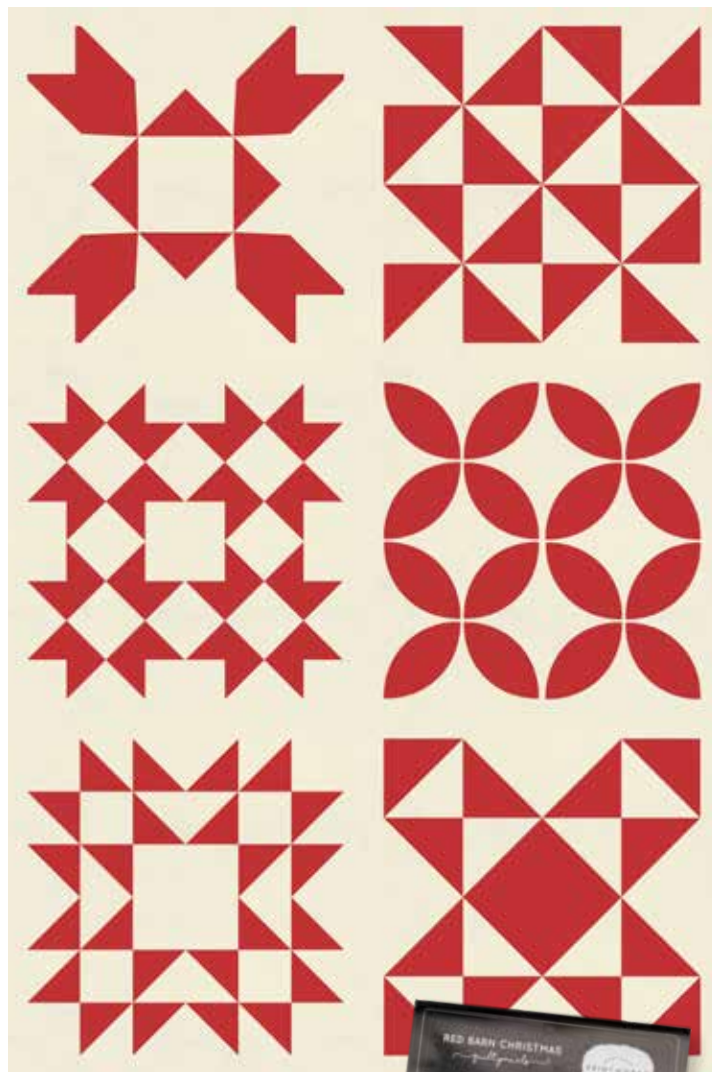

55540 12P (2 panels) Each panel is 36" x 54".
All squares approx. 17". Packaged in polybag with header.