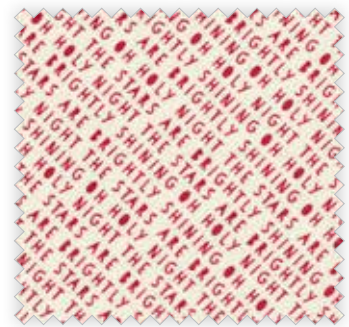

Joy to the World Quilt  
52" x 52" LC Friendly

Season of Joy Quilt 54" x 54"

SW P288 Starlite Sampler  
70" x 60" LC Friendly

**KIT  
55530**

All patterns, except SW P288  
are included in the book, SW P289  
Printworks Christmas Book

55530 24\*

55533 24\*

55534 24\*

55536 14

55539 24\*

55532 14\*

55531 34

55534 11

55535 11

55537 14\*

55538 21

55533 11\*

55531 24\*

55532 24\*

55536 11\*

55533 21\*