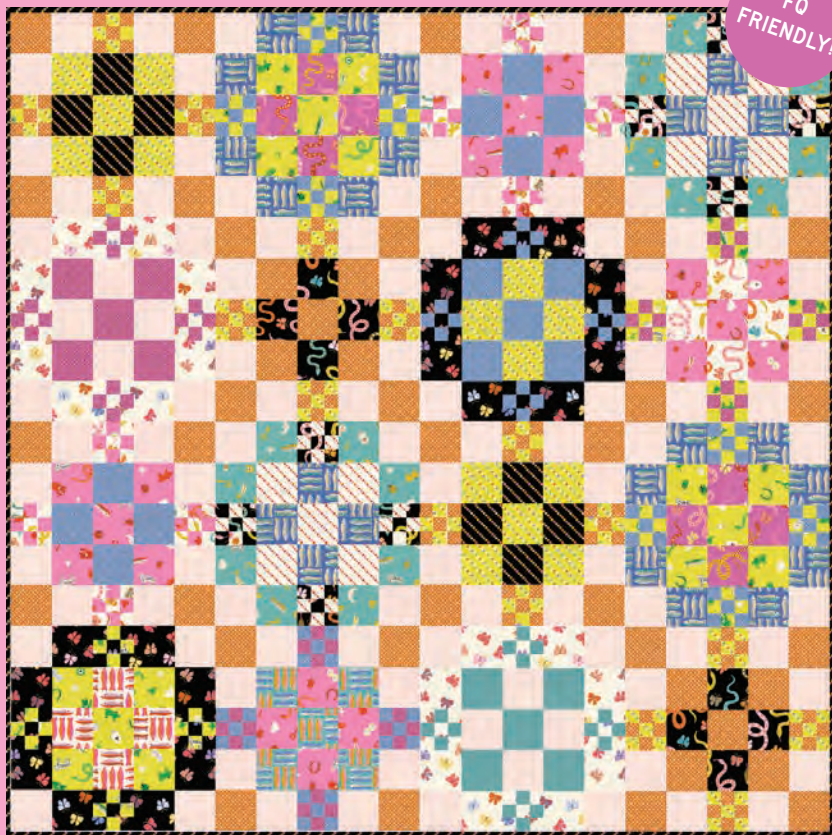

HCD 013 Holly Clarke Design | Avant Garden

53" x 61"

CQ 004 Crinkly Quilts | Hexi Stars

56" x 64"

FQ FRIENDLY!

AMA 106 Alexia Marcelle Abegg | Roulette Quilt

60" x 60"

TRQ 105 Retro Quilter | Poppin Posies