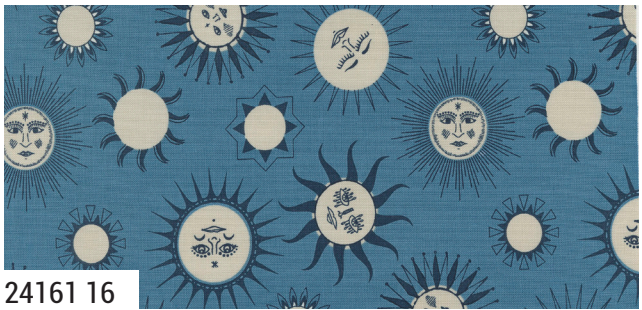

# starry sky

BY APRIL ROSENTHAL OF  
*prairie grass patterns*

9900 127 FEATHER

9900 207 GLACIER

9900 377 LAKE

9900 174 AMERICAN BLUE

9900 44 PEACOCK

Bella Solid Coordinates

24161 11

24164 11

24165 11

24160 21

24166 11

24160 11

24162 11

24163 11

24160 15

24166 16

24164 15

24162 16

24165 16

24161 16

*moda*  
FABRICS + SUPPLIES®

JANUARY DELIVERY

# starry sky

BY APRIL ROSENTHAL OF  
prairie grass patterns

24161 17

24163 17

24162 17

24164 17

24160 17

24161 18