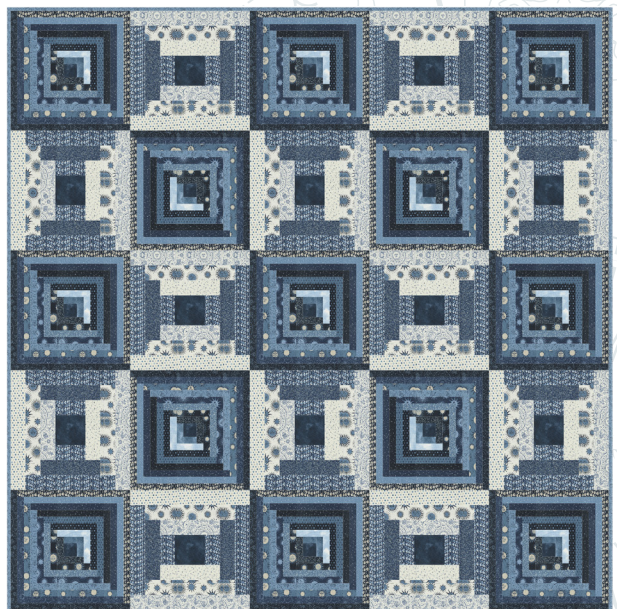

# starry sky

BY APRIL ROSENTHAL OF *prairie grass patterns*

One of our favorite pastimes is laying outside with cozy quilts and looking up at the vast **Starry Sky**. There's something magnificent about feeling so small and observing the grandeur of the universe above us. We look for the pictures of the constellations, find planets, and when we're lucky, catch our breath after a shooting star splits the night sky. **Starry Sky** is my celebration of the beauty of these moments, and I can't wait to make our own starry quilts from these beautiful fabrics! I hope you will be inspired by these colors and prints to enjoy your own bit of nighttime magic. Happy stargazing!

xoxo, April

PGP 196 Sunblock 58" x 70"

PGP 192 Festival of Stars  
60" x 76" F8 Friendly

PGP 193 Moonwalk  
24" x 24" MC Friendly

PGP 195 Satellite 72" x 72" LC Friendly

PGP 194 Heavenly 90" x 90"

# starry sky

BY APRIL ROSENTHAL OF  
*prairie grass patterns*

9900 127 FEATHER

9900 207 GLACIER

9900 377 LAKE

9900 174 AMERICAN BLUE

9900 44 PEACOCK

Bella Solid Coordinates

Twinkle Coordinates

24106 69 LAKE

24106 50 NIGHT