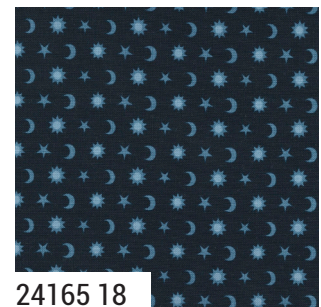

24165 18

24160

Asst. 15

Asst. 10

AB

F8

JR

LC

MC

PP

JANUARY DELIVERY

•26 Prints •100% Premium Cotton
JRs, LCs, MCs & PPs include 26 skus plus two each of 24160-15 - 21, 24161, 24162-11, 18, 24163-17 and 24165. Bella Solid & Twinkle Coordinates are not included in assortments & precuts.

Twinkle Coordinates

24106 69 LAKE

24106 50 NIGHT