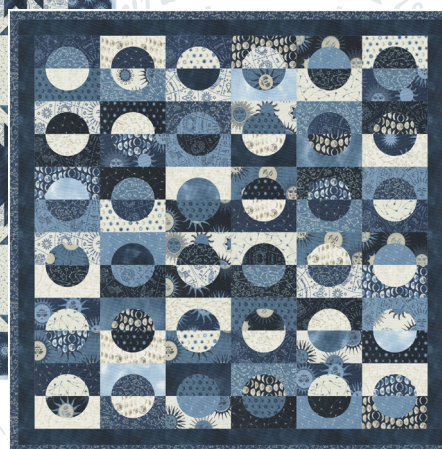

# starry sky

BY APRIL ROSENTHAL OF *prairie grass patterns*

One of our favorite pastimes is laying outside with cozy quilts and looking up at the vast **Starry Sky**. There's something magnificent about feeling so small and observing the grandeur of the universe above us. We look for the pictures of the constellations, find planets, and when we're lucky, catch our breath after a shooting star splits the night sky. **Starry Sky** is my celebration of the beauty of these moments, and I can't wait to make our own starry quilts from these beautiful fabrics! I hope you will be inspired by these colors and prints to enjoy your own bit of nighttime magic. Happy stargazing!

xoxo, April

PGP 196 Sunblock 58" x 70"

PGP 192 Festival of Stars  
60" x 76" F8 Friendly

PGP 193 Moonwalk  
24" x 24" MC Friendly

PGP 195 Satellite 72" x 72" LC Friendly

PGP 194 Heavenly 90" x 90"

# starry sky

BY APRIL ROSENTHAL OF  
*prairie grass patterns*

9900 127 FEATHER

9900 207 GLACIER

9900 377 LAKE

9900 174 AMERICAN BLUE

9900 44 PEACOCK

Bella Solid Coordinates

•26 Prints •100% Premium Cotton  
JRs, LCs, MCs & PPs include 26 skus plus two each of 24160-15 - 21, 24161, 24162-11, 18, 24163-17 and 24165. Bella Solid & Twinkle Coordinates are not included in assortments & precuts.