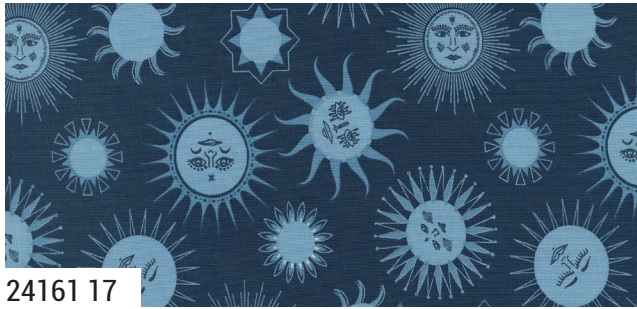

# starry sky

BY APRIL ROSENTHAL OF  
*prairie grass patterns*

9900 127 FEATHER

9900 207 GLACIER

9900 377 LAKE

9900 174 AMERICAN BLUE

9900 44 PEACOCK

Bella Solid Coordinates

24161 11

24164 11

24165 11

24160 21

24166 11

24160 11

24162 11

24163 11

24160 15

24166 16

24164 15

24162 16

24165 16

24161 16

*moda*  
FABRICS + SUPPLIES®

JANUARY DELIVERY

# starry sky

BY APRIL ROSENTHAL OF  
prairie grass patterns

24161 17

24163 17

24162 17

24164 17

24160 17

24161 18